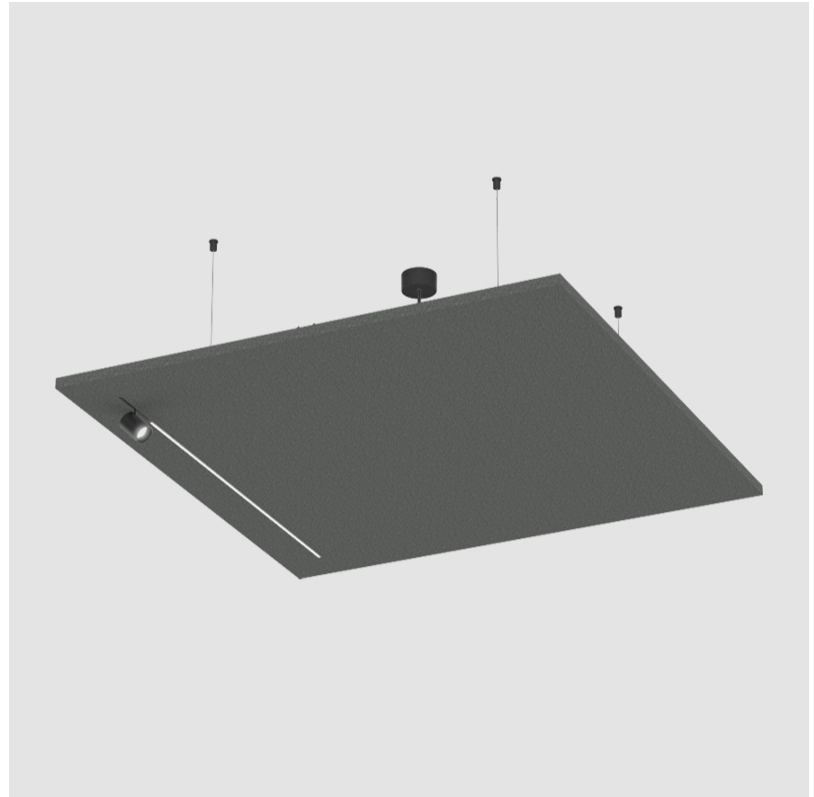

GENERAL

Series: Just Black Acoustic
Brand: Prolicht
Division: Architectural
Mounting Type: Suspension
Mounting Location: Ceiling

PHYSICAL

Shape: Square
Length (mm): 1200
Length (in): 47 1/4
Width (mm): 1200
Width (in): 47 1/4
Height (mm): 41
Height (in): 1 5/8
Light Distribution: Direct

Fixture Finish: [ANC / ASH / BNA / BTC / BZE / CEL / EGG / EVG / FOG / FOS / FST / FUA / IRI / IRO / KHA / LIC / LIM / MER / MSN / MUS / ONX / PEA / PLU / POL / PPY / RAY / ROY / RST / STE / SWD / TAN / TAU](#)

Holder Finish: [SSR / BKV / CWI / CRY / HAB / LAG / UFT / ITA / RUA / RUR / MIC / FTG / MYG / TWT / LOD / PUS / FRO / FUP / KIA / POP / BLS / SPG / MEY / GOH / GUM / CHC / COM / ABZ / JAG](#)

Fixture Material: Aluminum
Cable Details: [2,000mm / 6,000mm Transparent Cable](#)

ELECTRICAL

Lamp Type: LED
Input Wattage (W): 23
Total Output Wattage (W): 20.9
Dimming: Non-Dimmable
Driver Included: No
Driver Location: Remote
Driver Type: Constant Voltage - Universal
Driver Class: Class 2
Input Voltage (V): 120 - 277
Output Voltage (V): 24

LED

Color Temperature (°K): 2700
Max. Delivered Lumen (lm): 603
Nominal Lumen (lm): 862
CRI: >90 CRI
Lamp Life (hrs): 80000

OPTICAL

Beam Angle: 30

RATINGS AND CERTIFICATIONS

Certified By: Certified for North American Standards
IP rating: IP20

PROJECT
TYPE
SPECIFIER
QUANTITY
DATE