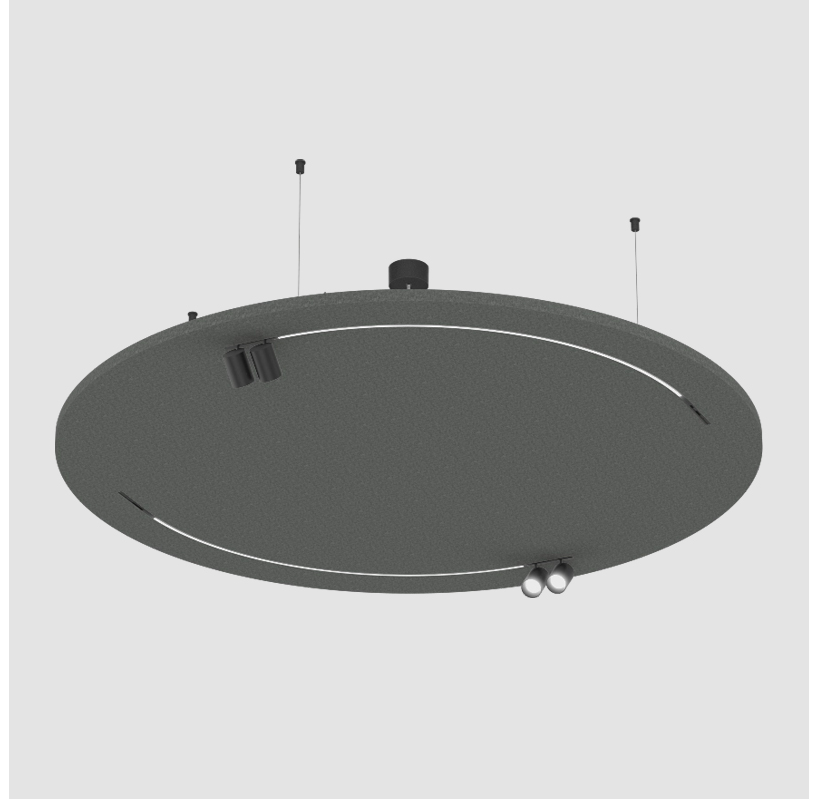

GENERAL

Series: Just Black Acoustic
 Brand: Prolicht
 Division: Architectural
 Mounting Type: Suspension
 Mounting Location: Ceiling

PHYSICAL

Shape: Round
 Diameter (mm): 1400
 Diameter (in): 55 ¹/₈
 Height (mm): 41
 Height (in): 1 ⁵/₈
 Light Distribution: Direct
 Fixture Finish: [ANC / ASH / BNA / BTC / BZE / CEL / EGG / EVG / FOG / FOS / FST / FUA / IRI / IRO / KHA / LIC / LIM / MER / MSN / MUS / ONX / PEA / PLU / POL / PPY / RAY / ROY / RST / STE / SWD / TAN / TAU](#)
 Fixture Material: Aluminum
 Cable Details: [2,000mm / 6,000mm Transparent Cable](#)

LED

Color Temperature (°K): 2700
 Max. Delivered Lumen (lm): 2215
 Nominal Lumen (lm): 3164
 CRI: >90 CRI
 Lamp Life (hrs): 80000

OPTICAL

Beam Angle: 30

RATINGS AND CERTIFICATIONS

Certified By: Certified for North American Standards
 IP rating: IP20

PROJECT	
TYPE	
SPECIFIER	
QUANTITY	
DATE	

Ø1400mm 55 ¹/₈"

JUST BLACK ACOUSTIC SUSPENSION

A300676-

PROJECT	_____
TYPE	_____
SPECIFIER	_____
QUANTITY	_____
DATE	_____

A

JUST BLACK ACOUSTIC SUSPENSION

A300692-

GENERAL

Series: Just Black Acoustic
 Brand: Prolicht
 Division: Architectural
 Mounting Type: Suspension
 Mounting Location: Ceiling

PHYSICAL

Shape: Square
 Length (mm): 1200
 Length (in): 47 1/4
 Width (mm): 1200
 Width (in): 47 1/4
 Height (mm): 41
 Height (in): 1 5/8
 Light Distribution: Direct